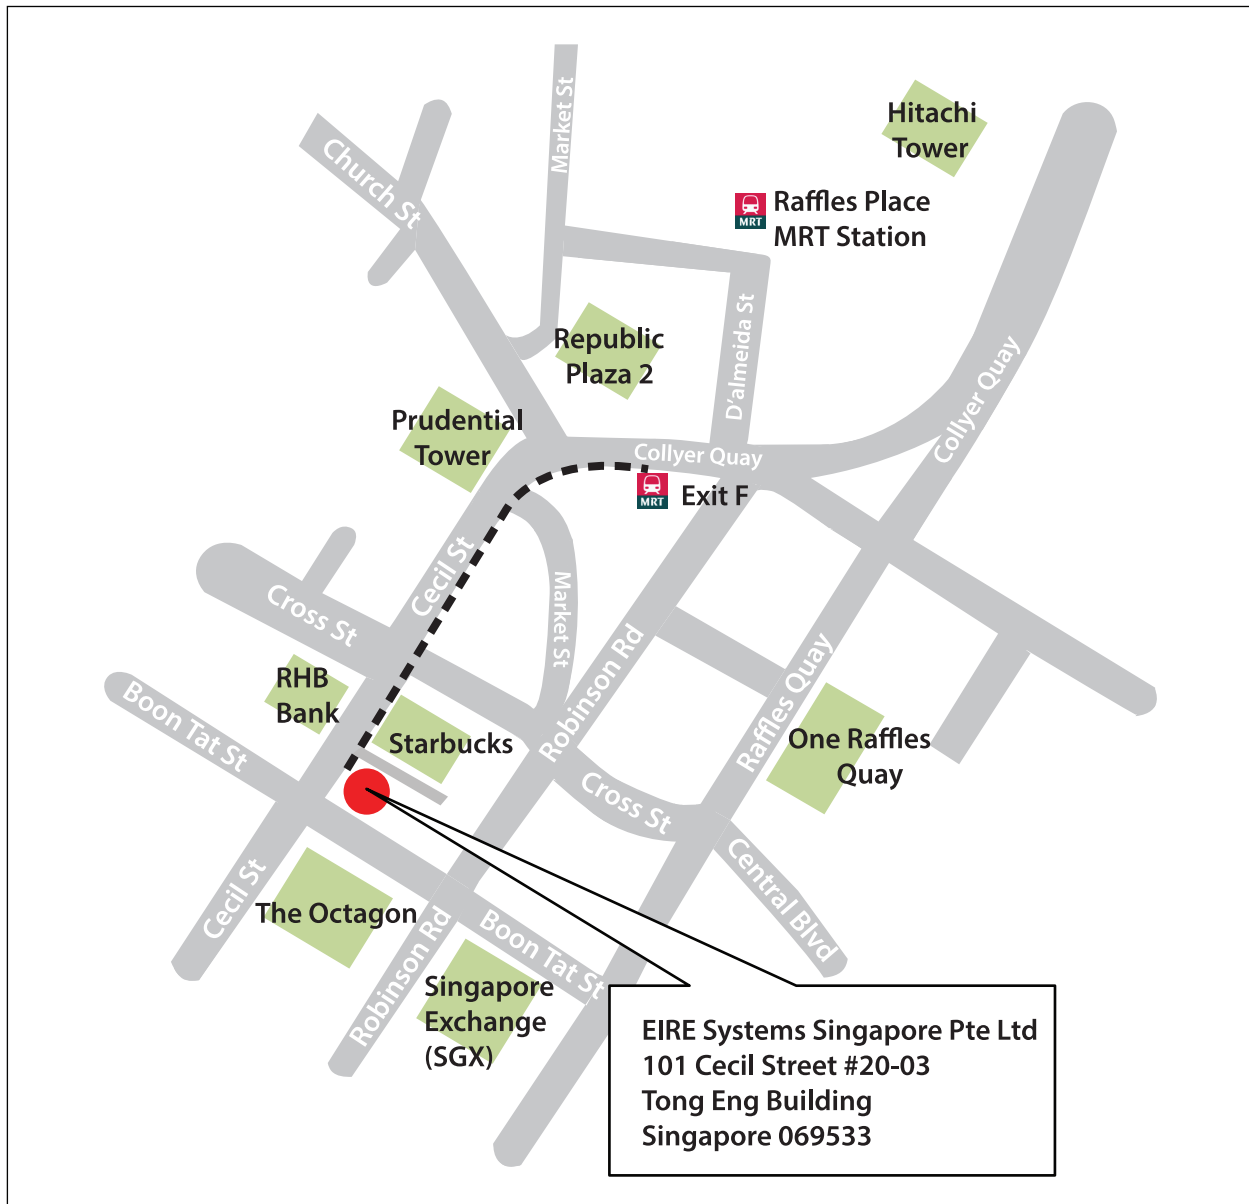

101 Cecil Street #20-03
Singapore 069533
+65-6222-1430
info-sg@eiresystems.com

Singapore Office

DIRECTIONS:

Traveling by MRT:

From Exit F, Raffles Place MRT Station (NS26/EW14) walk left along Collyer Quay which becomes Cecil St. Approx. 10 minutes.

Traveling by Taxi:

Tong Eng Building. Best place to alight is on Cecil St. directly opposite RHB Bank.